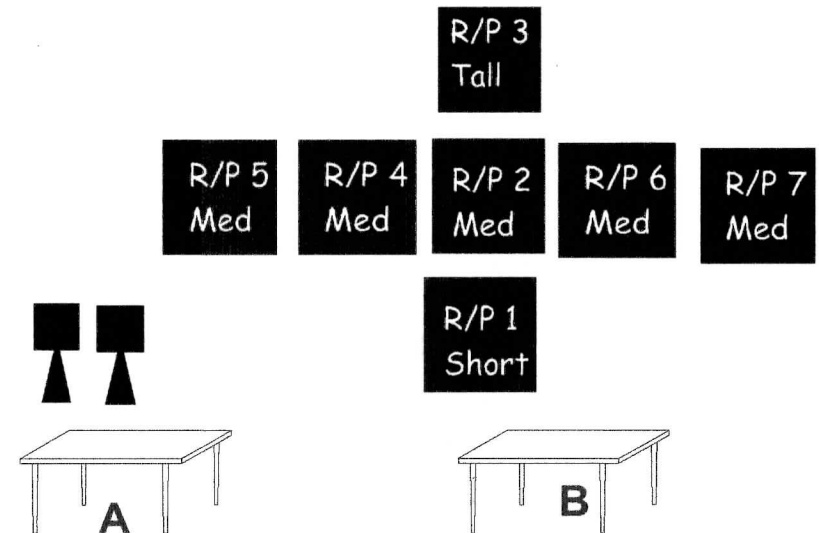

STAGE 1

10 RIFLE staged safely
10 PISTOL Hostered
2+ S/G staged safely

Start at Position of choice. Rifle can not be last. **Must use 2 positions. Hands touching gun(s) of choice (not lifting).** When ready say: **What's this about!**

ATB: If starting w/ Rifle: R1, R2, R3, R4, R5, then R1, R2, R3, R6, R7

If starting w/Pistols: Same as rifle.

At position A, engage S/G targets until down. Any order.