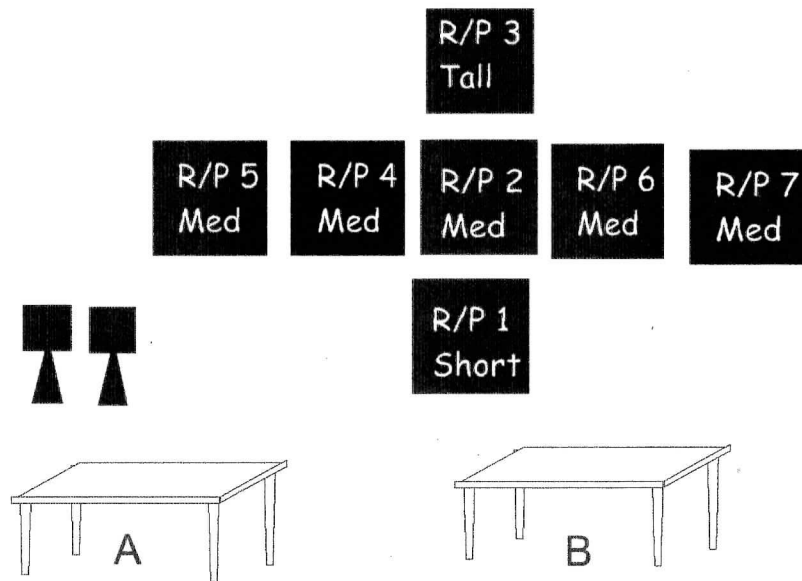

## STAGE 2

10 RIFLE Staged safely  
10 PISTOL Holstered  
2+ Shotgun Staged safely

Starting at position of choice. Rifle can not be last. Must use 2 positions. Hands touching hat. When ready say: **Yahoo Cowboy!**

ATB: If starting with S/G: Shoot S/G targets until down in any order.

If starting with Rifle: R1, R2, R3, R2, R1, then left to right sweep (R5, R4, R2, R6, R7)

Shoot Pistols using rifle instructions.